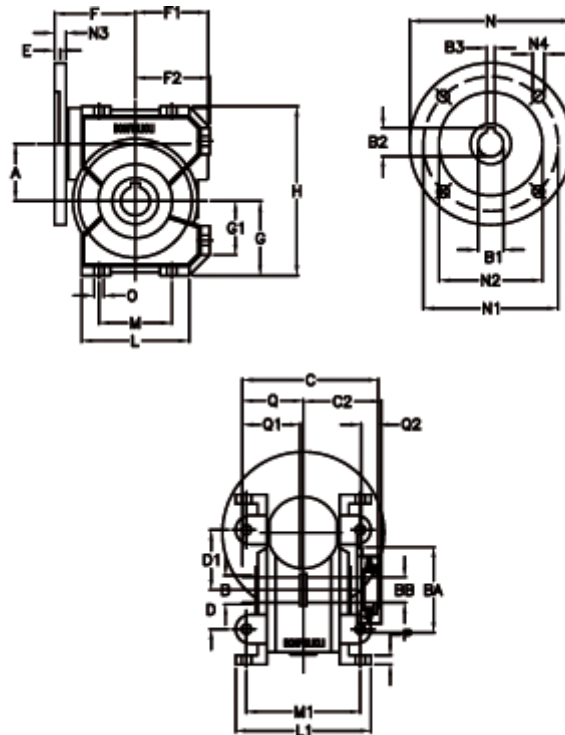

Data Sheet

Article number: 390204902802236
 Description: Worm Gear with Torque Limiter
 VF 49-L2-U-28 P63B5

Measures

a = 49.5	C2 = 63.5	g = 64.5	N = 140	Q1 = 41
B = 25	D = 34	G1 = 46.5	N1 = 115	Q2 = 15
B1 E7 = 11	D1 = 52	H = 146.5	N2 = 95	
B2 = 12.8	Description = VF 49U-xx-63B5	H1 = 110.5	N3 = 10.5	
B3 H9 = 4	E = 3.0	L = 93	N4 = 9.5	
BA = 63	F = 70	L1 = 117	O = 8.5	
BB H7 = 14	F1 = 63	m = 63	P = 8	
C = 105	F2 = 64.5	M1 = 98.5	Q = 51.0	